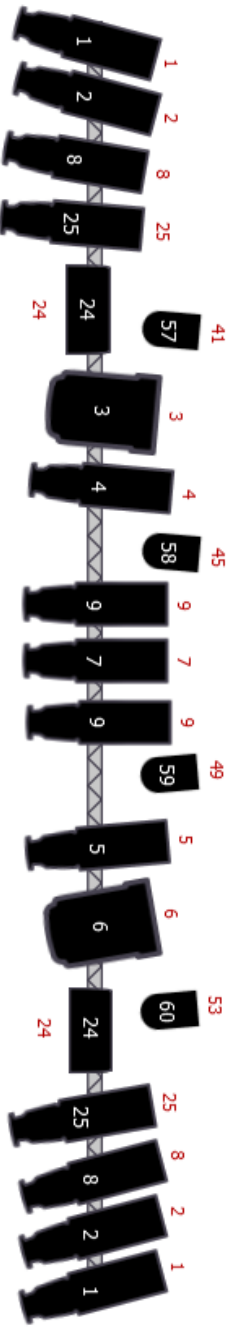

Scheinwerfer-Typ nach Kreis-Nummer:

- 1/25/31 = Strand Optique 15/42 Zoom-Profil (1200W)
- 2/4/5/7/8/32 = ETC Source 4 Zoom 15°-30° Zoom-Profil (750W HPL)
- 3/6 = Selecon Arena 7°-60° Fresnel (2000W)
- 9 = Strand Cantata 18/32 Zoom-Profil (1200W)
- 10/11/12/13 = Selecon Acclaim 18/34 Axial Zoom-Profil (600W)
- 14/15/16 = Strand Quartet PC (650W, mit Torblenden)
- 20/21/22 = Strand Cantata PC (1200W, mit Torblenden)
- 23 = Halogenfluter Teatro Riga 1 (500W)
- 24 = Halogenfluter (500W)
- 27/29 = ETC Source 4 Fresnel 20°-65° (750W HPL)
- 28/30 = DTS Scena 650/1000 MK2 FR Fresnel (650W)
- 41-60 = Expolite TourLED 42 CM PC MKII, 16° (AR1.D)
- 61/62 = Stairville MH-X50+ LED Spot Moving Head 50W (14ch)
- 63/64 = American DJ Quad Phase HP LED-Moonflower
- 37 = Stairville Power Strobe 1500W DMX
- 76/77/78 = Showtec Sunstrip Active DMX
- 80/81 = Robe Spiider (18x 30W, 1x 60W RGBW LED 4°-48°) (M3 33ch)
- 98-103 = GLP Impression FR1

Hazer = DMX 39

Weisse Zahl = Kreis ETC Element Altes Kino

Rote Zahl = DMX-Adresse

Stand: 01/2020

Bühne

ALTES KINO