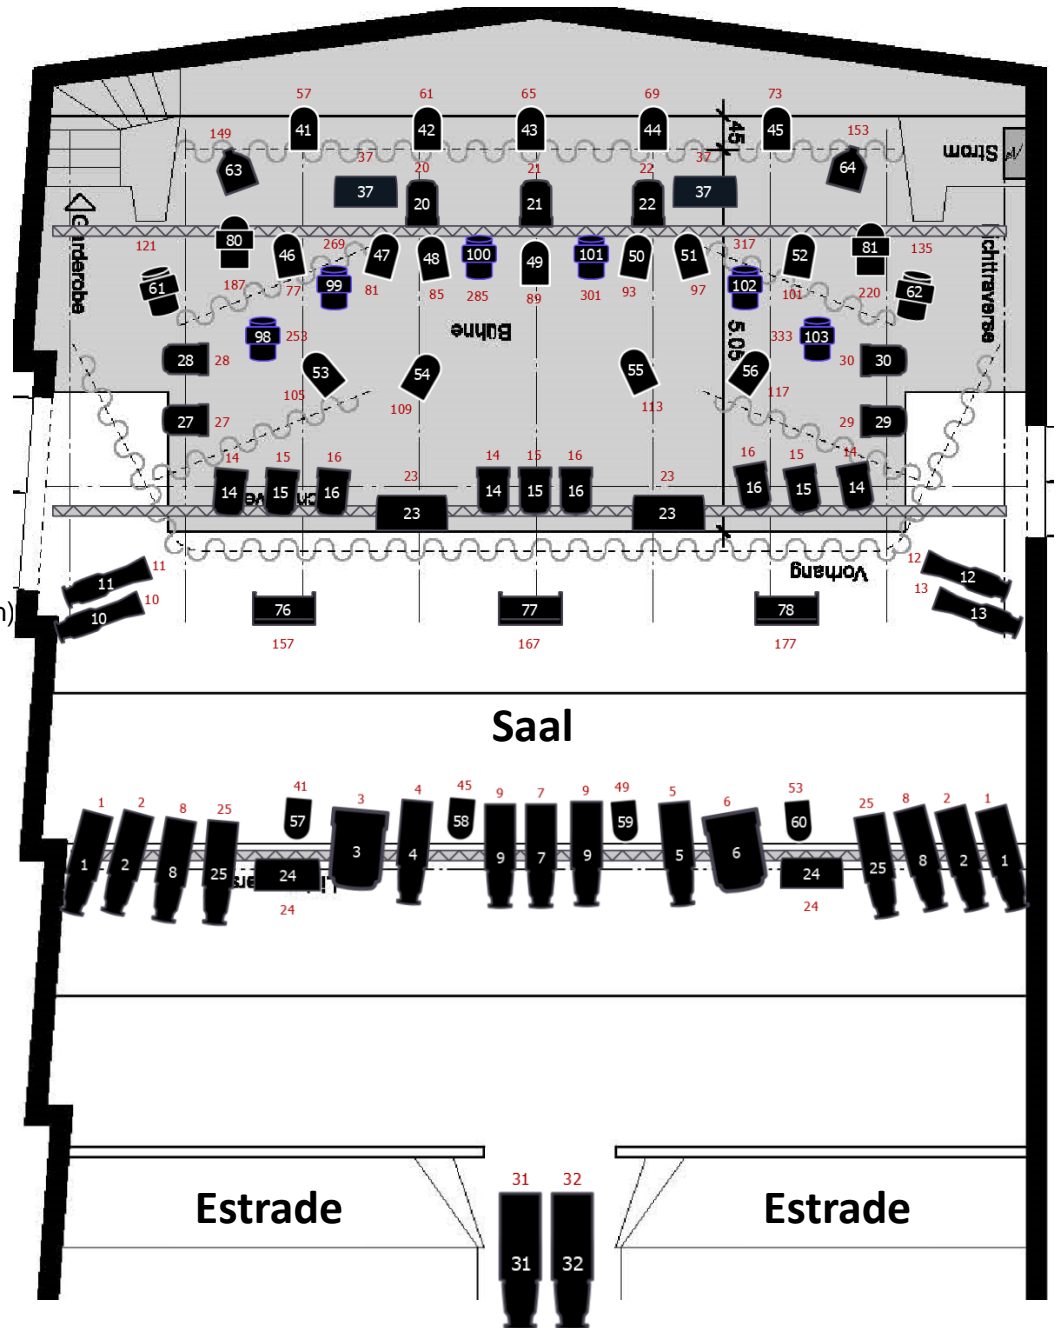

Scheinwerfer-Typ nach Kreis-Nummer:

- 1/25/31 = Strand Optique 15/42 Zoom-Profil (1200W)
- 2/4/5/7/8/32 = ETC Source 4 Zoom 15°-30° Zoom-Profil (750W HPL)
- 3/6 = Selecon Arena 7°-60° Fresnel (2000W)
- 9 = Strand Cantata 18/32 Zoom-Profil (1200W)
- 10/11/12/13 = Selecon Acclaim 18/34 Axial Zoom-Profil (600W)
- 14/15/16 = Strand Quartet PC (650W, mit Torblenden)
- 20/21/22 = Strand Cantata PC (1200W, mit Torblenden)
- 23 = Halogenfluter Teatro Riga 1 (500W)
- 24 = Halogenfluter (500W)
- 27/29 = ETC Source 4 Fresnel 20°-65° (750W HPL)
- 28/30 = DTS Scena 650/1000 MK2 FR Fresnel (650W)
- 41-60 = Expolite TourLED 42 CM PC MKII, 16° (AR1.D)
- 61/62 = Stairville MH-X50+ LED Spot Moving Head 50W (14ch)
- 63/64 = American DJ Quad Phase HP LED-Moonflower
- 37 = Stairville Power Strobe 1500W DMX
- 76/77/78 = Showtec Sunstrip Active DMX
- 80/81 = Robe Spiider (18x 30W, 1x 60W RGBW LED 4°-48°) (M3 33ch)
- 98-103 = GLP Impression FR1

Hazer = DMX 39

Weisse Zahl = Kreis ETC Element Altes Kino

Rote Zahl = DMX-Adresse

Stand: 01/2020

Bühne

ALTES KINO