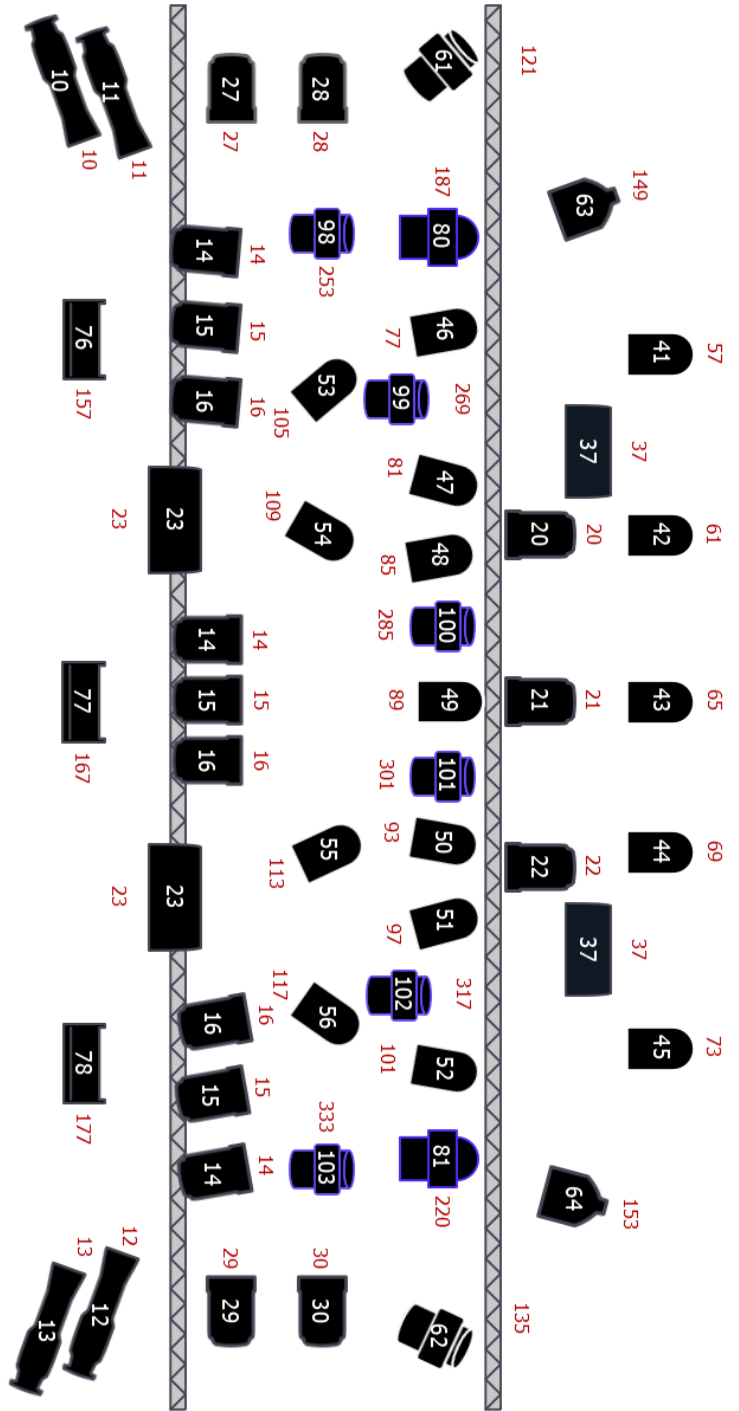

Scheinwerfer-Typ nach Kreis-Nummer:

- 1/25/31 = Strand Optique 15/42 Zoom-Profil (1200W)
- 2/4/5/7/8/32 = ETC Source 4 Zoom 15°-30° Zoom-Profil (750W HPL)
- 3/6 = Selecon Arena 7°-60° Fresnel (2000W)
- 9 = Strand Cantata 18/32 Zoom-Profil (1200W)
- 10/11/12/13 = Selecon Acclaim 18/34 Axial Zoom-Profil (600W)
- 14/15/16 = Strand Quartet PC (650W, mit Torblenden)
- 20/21/22 = Strand Cantata PC (1200W, mit Torblenden)
- 23 = Halogenfluter Teatro Riga 1 (500W)
- 24 = Halogenfluter (500W)
- 27/29 = ETC Source 4 Fresnel 20°-65° (750W HPL)
- 28/30 = DTS Scena 650/1000 MK2 FR Fresnel (650W)
- 41-60 = Expolite TourLED 42 CM PC MKII, 16° (AR1.D)
- 61/62 = Stairville MH-X50+ LED Spot Moving Head 50W (14ch)
- 63/64 = American DJ Quad Phase HP LED-Moonflower
- 37 = Stairville Power Strobe 1500W DMX
- 76/77/78 = Showtec Sunstrip Active DMX
- 80/81 = Robe Spiider (18x 30W, 1x 60W RGBW LED 4°-48°) (M3 33ch)
- 98-103 = GLP Impression FR1

Hazer = DMX 39

Weisse Zahl = Kreis ETC Element Altes Kino

Rote Zahl = DMX-Adresse

Stand: 01/2020

Bühne

ALTES KINO